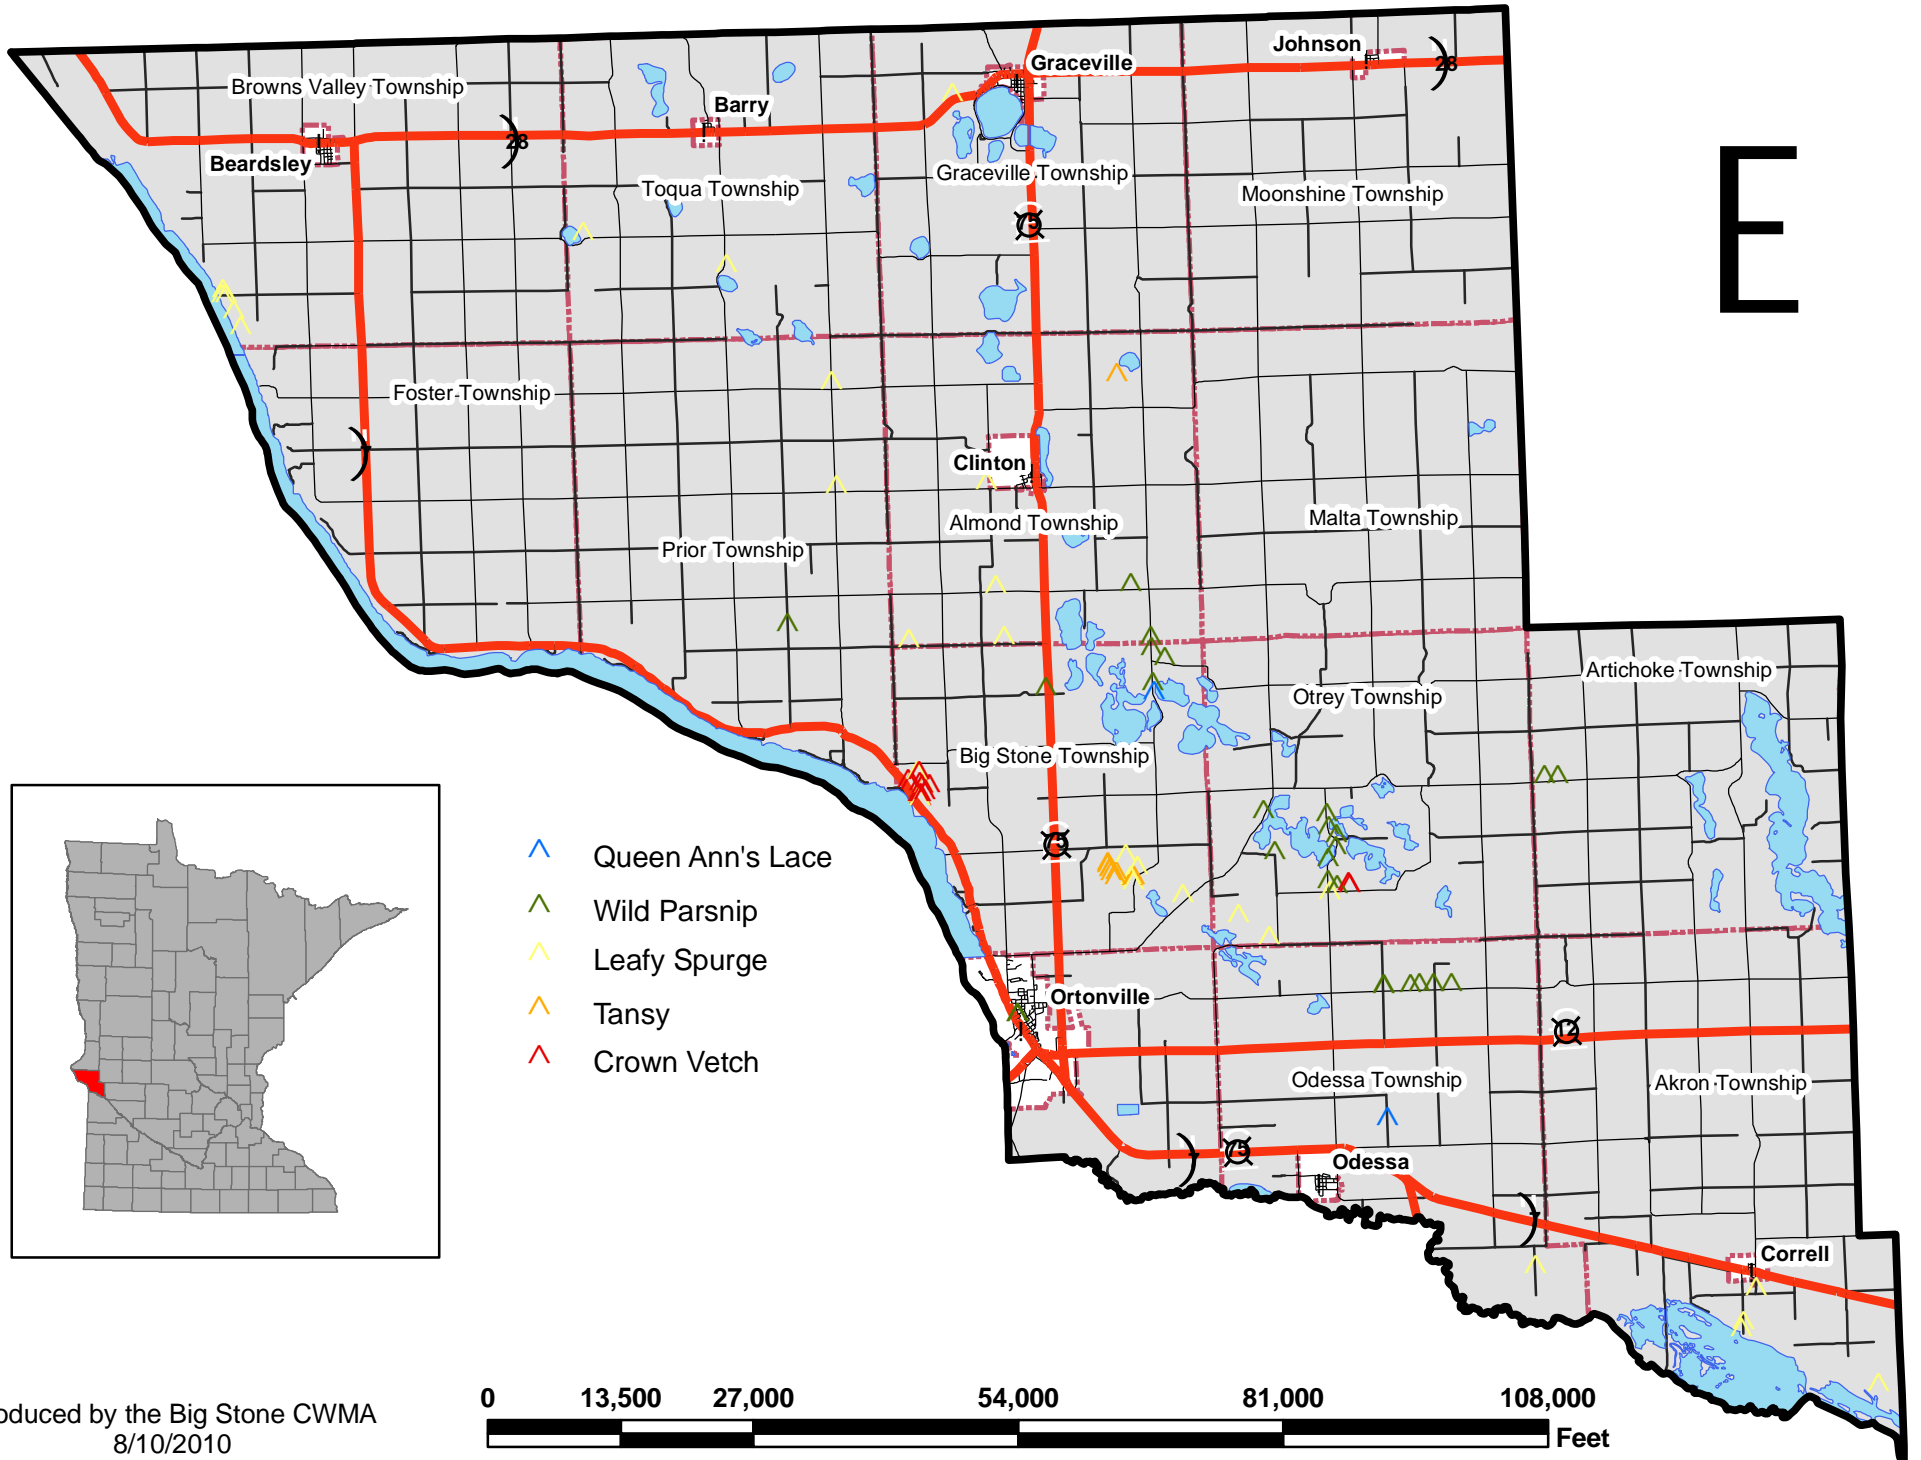

Weed Occurrences in Big Stone County, MN 2010

E